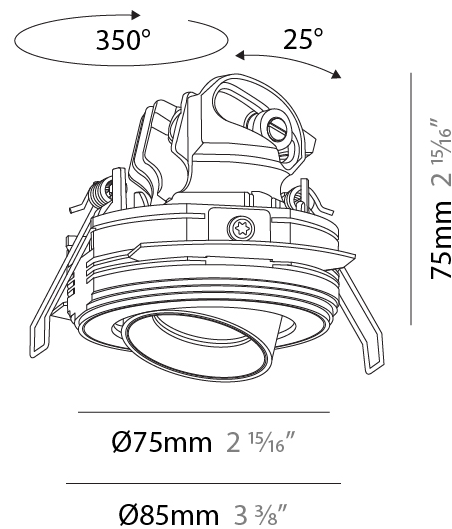

GENERAL

Series: Invader Compact
Subseries: Invader Compact Adjustable
Brand: Prolicht
Division: Architectural
Mounting Type: Trimless
Mounting Location: Ceiling
Subcategory: Downlight

PHYSICAL

Shape: Round
Diameter (mm): 75
Diameter (in): 2 15/16
Height (mm): 75
Height (in): 2 15/16
Ceiling Thickness (mm): 10 / 12 / 15
Ceiling Thickness (in): 3/8 or 1/2 or 9/16
Min. Recessing Depth (mm): 85
Min. Recessing Depth (in): 3 3/8
Light Distribution: Downlight
Fixture Finish: SSR / BKV / CWI / CRY / HAB / UFT / ITA / RUA / FTG / MYG / LOD / PUS / FRO / FUP / KIA / POP / BLS / SPG / MEY / GOH / GUM / CHC / COM / ABZ / JAG / OBR / MOS / ROR
Fixture Material: Aluminum
Cut-out Measurements: D. 86mm / 3 3/8"

ELECTRICAL

Lamp Type: LED (Zhaga Standard)
Input Wattage (W): 11
Total Output Wattage (W): 10
Dimming: Dali Dimming
Driver Included: No
Driver Location: Recessed Housing
Driver Type: Constant Current - 120Vac
Housing: See Components
Input Voltage (V): 120
Constant Current (MA): 250

LED

Number of LEDs: 1
Color Temperature (°K): Warm Dim
Max. Delivered Lumen (lm): 862
Nominal Lumen (lm): 1004
CRI: >90 CRI
Lamp Life (hrs): 50000

OPTICAL

Reflector°: 24 / 40 / 54
Adjustability: Rotational 350° / Tilt 25°

RATINGS AND CERTIFICATIONS

Certified By: Certified for North American Standards
IP rating: IP40