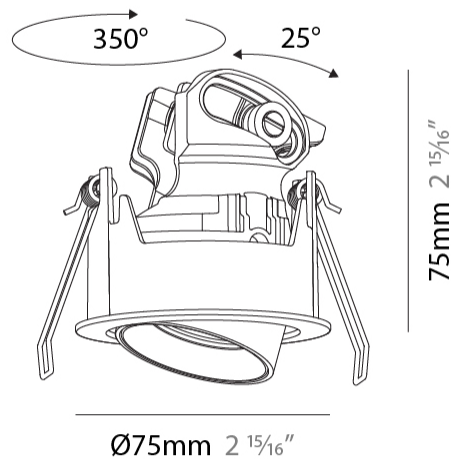

OPTICAL

Reflector: [22 / 38 / 48](#)
 Adjustability: Rotational 350° / Tilt 25°
 Upon Request: Special Beam Angles

RATINGS AND CERTIFICATIONS

Certified By: Certified for North American Standards
 IP rating: IP40